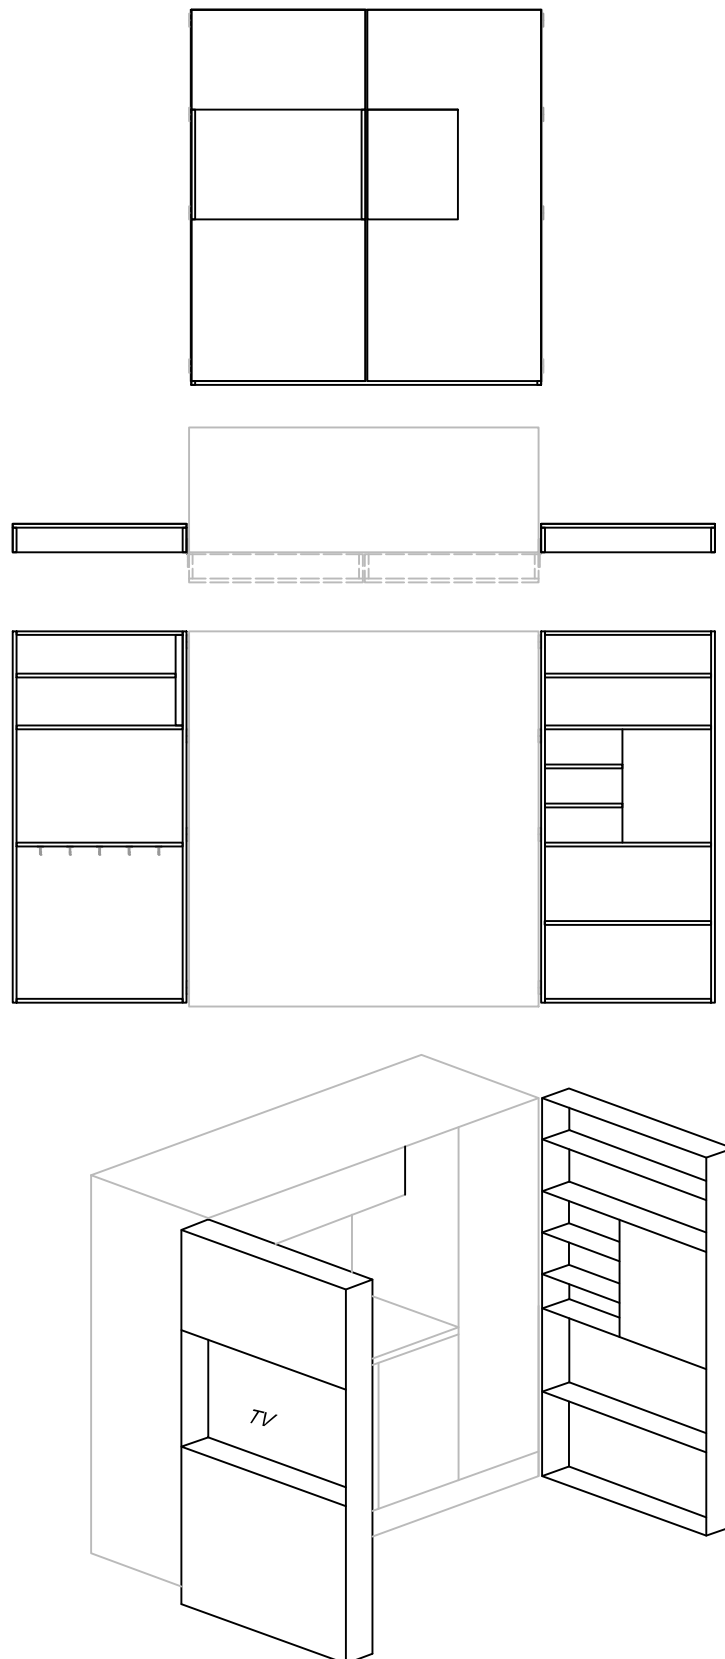

model: PIA NOVA

Pop-up kitchen Pia DOOR TYPES

door type A | onset, wide - for models NOVA and ALTA

door type B | inset, wide - for model NOVA

Pop-up kitchen Pia SPACE REQUIREMENTS

kitchen models: NOVA, ALTA, VISS
door type: onset A and C
niche width: min. 220 cm

kitchen models: NOVA, ALTA, VISS L
door type: inset B and D
niche width: min. 192 cm

model: PIA ALTA

Pop-up kitchen Pia DOOR TYPES

door type A | onset, wide - for models NOVA and ALTA

door type B | onset, wide - for model ALTA

Pop-up kitchen Pia SPACE REQUIREMENTS

kitchen models: NOVA, ALTA, VISS
door type: onset A and C
niche width: min. 220 cm

kitchen models: NOVA, ALTA, VISS L
door type: inset B and D
niche width: min. 192 cm

kitchen models: NOVA, ALTA, VISS L
door type: inset B and D
niche width: min. 192 cm

model: PIA VISS M

Pop-up kitchen Pia DOOR TYPES

door type C | onset, narrow - for model VISS M

door type D | inset, narrow - for model VISS M