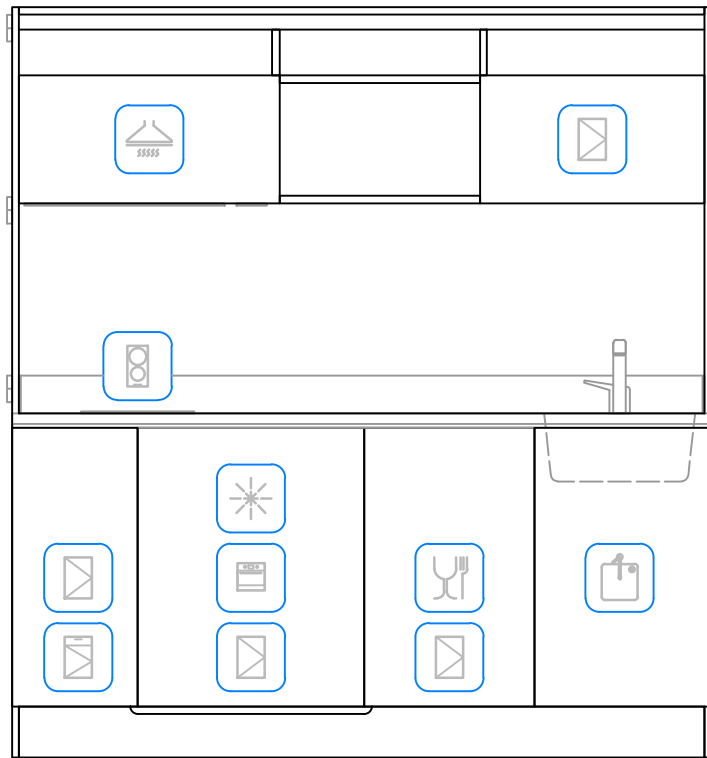

kitchen models: PETITE, BOND, VISS M
door type: B, D
niche width: min. 148 cm

model: PIA BOND

door type A | onset, narrow - for models PETITE and BOND

Pop-up kitchen Pia SPACE REQUIREMENTS

kitchen models: PETITE, BOND, VISS M
door type: A, C
niche width: min. 175 cm

model: PIA VISS L

Pop-up kitchen Pia DOOR TYPES

door type C | onset, wide - for model VISS L

door type D | inset, wide - for model VISS L

Pop-up kitchen Pia SPACE REQUIREMENTS

kitchen models: NOVA, ALTA, VISS
door type: onset A and C
niche width: min. 220 cm

kitchen models: NOVA, ALTA, VISS L
door type: inset B and D
niche width: min. 192 cm

model: PIA VISS M

Pop-up kitchen Pia DOOR TYPES

door type C | onset, narrow - for model VISS M

door type D | inset, narrow - for model VISS M