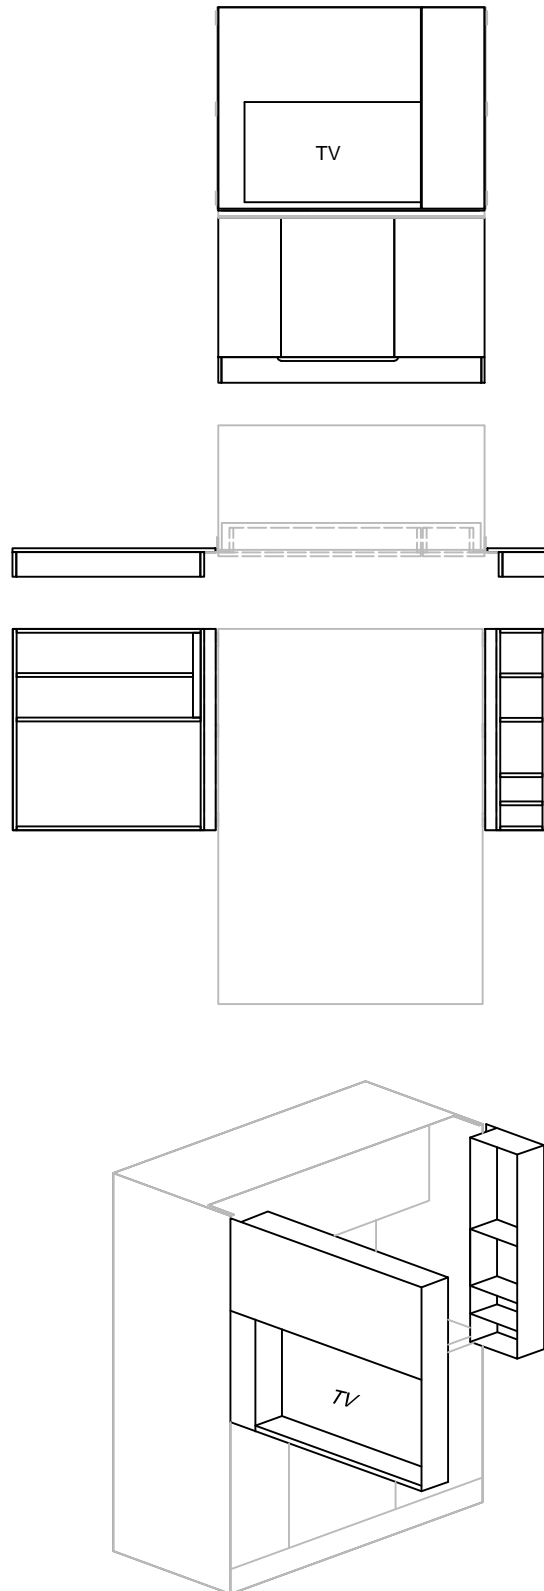

kitchen models: PETITE, BOND, VISS M
door type: B, D
niche width: min. 148 cm

model: PIA BOND

door type A | onset, narrow - for models PETITE and BOND

Pop-up kitchen Pia SPACE REQUIREMENTS

kitchen models: PETITE, BOND, VISS M
door type: A, C
niche width: min. 175 cm

model: PIA VISS L

Pop-up kitchen Pia DOOR TYPES

door type C | onset, wide - for model VISS L

door type D | inset, wide - for model VISS L

Pop-up kitchen Pia SPACE REQUIREMENTS

kitchen models: NOVA, ALTA, VISS
door type: onset A and C
niche width: min. 220 cm

kitchen models: NOVA, ALTA, VISS L
door type: inset B and D
niche width: min. 192 cm

model: PIA VISS M

Pop-up kitchen Pia DOOR TYPES

door type C | onset, narrow - for model VISS M

door type D | inset, narrow - for model VISS M

Pop-up kitchen Pia SPACE REQUIREMENTS

kitchen models: PETITE, BOND, VISS M
door type: A, C
niche width: min. 175 cm

kitchen models: PETITE, BOND, VISS M
door type: B, D
niche width: min. 148 cm