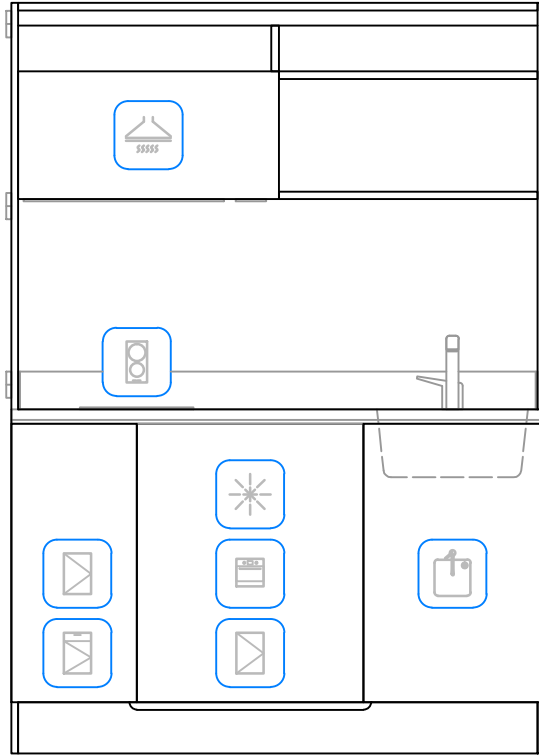

model: PIA VISS L

Pop-up kitchen Pia DOOR TYPES

door type C | onset, wide - for model VISS L

door type D | inset, wide - for model VISS L

Pop-up kitchen Pia SPACE REQUIREMENTS

kitchen models: NOVA, ALTA, VISS
door type: onset A and C
niche width: min. 220 cm

kitchen models: NOVA, ALTA, VISS L
door type: inset B and D
niche width: min. 192 cm

model: PIA VISS M

Pop-up kitchen Pia DOOR TYPES

door type C | onset, narrow - for model VISS M

door type D | inset, narrow - for model VISS M

Pop-up kitchen Pia SPACE REQUIREMENTS

kitchen models: PETITE, BOND, VISS M
door type: A, C
niche width: min. 175 cm

kitchen models: PETITE, BOND, VISS M
door type: B, D
niche width: min. 148 cm