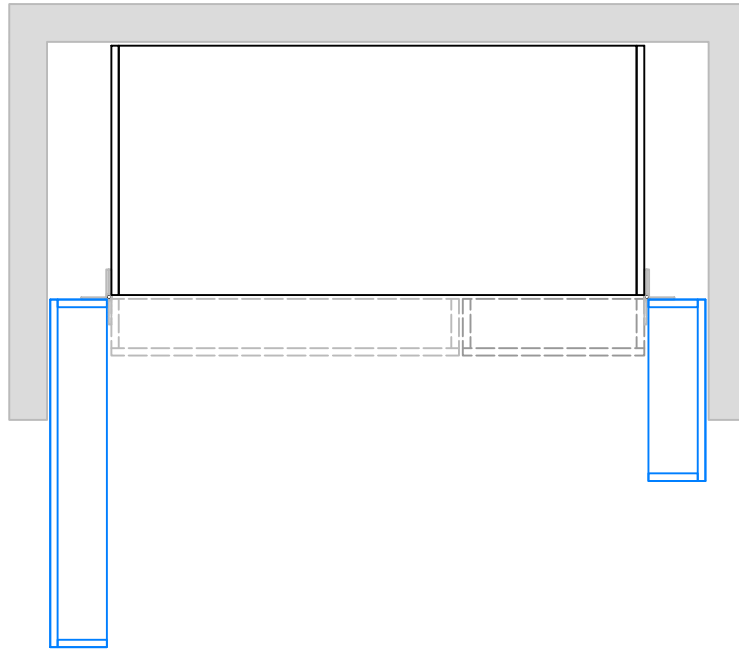

kitchen models: PETITE, BOND, VISS M
door type: B, D
niche width: min. 148 cm

model: PIA BOND

door type A | onset, narrow - for models PETITE and BOND

Pop-up kitchen Pia SPACE REQUIREMENTS

kitchen models: PETITE, BOND, VISS M
door type: A, C
niche width: min. 175 cm

model: PIA VISS L

Pop-up kitchen Pia DOOR TYPES

door type C | onset, wide - for model VISS L

door type D | inset, wide - for model VISS L

Pop-up kitchen Pia SPACE REQUIREMENTS

kitchen models: NOVA, ALTA, VISS
door type: onset A and C
niche width: min. 220 cm

kitchen models: NOVA, ALTA, VISS L
door type: inset B and D
niche width: min. 192 cm

model: PIA VISS M

Pop-up kitchen Pia DOOR TYPES

door type C | onset, narrow - for model VISS M

door type D | inset, narrow - for model VISS M