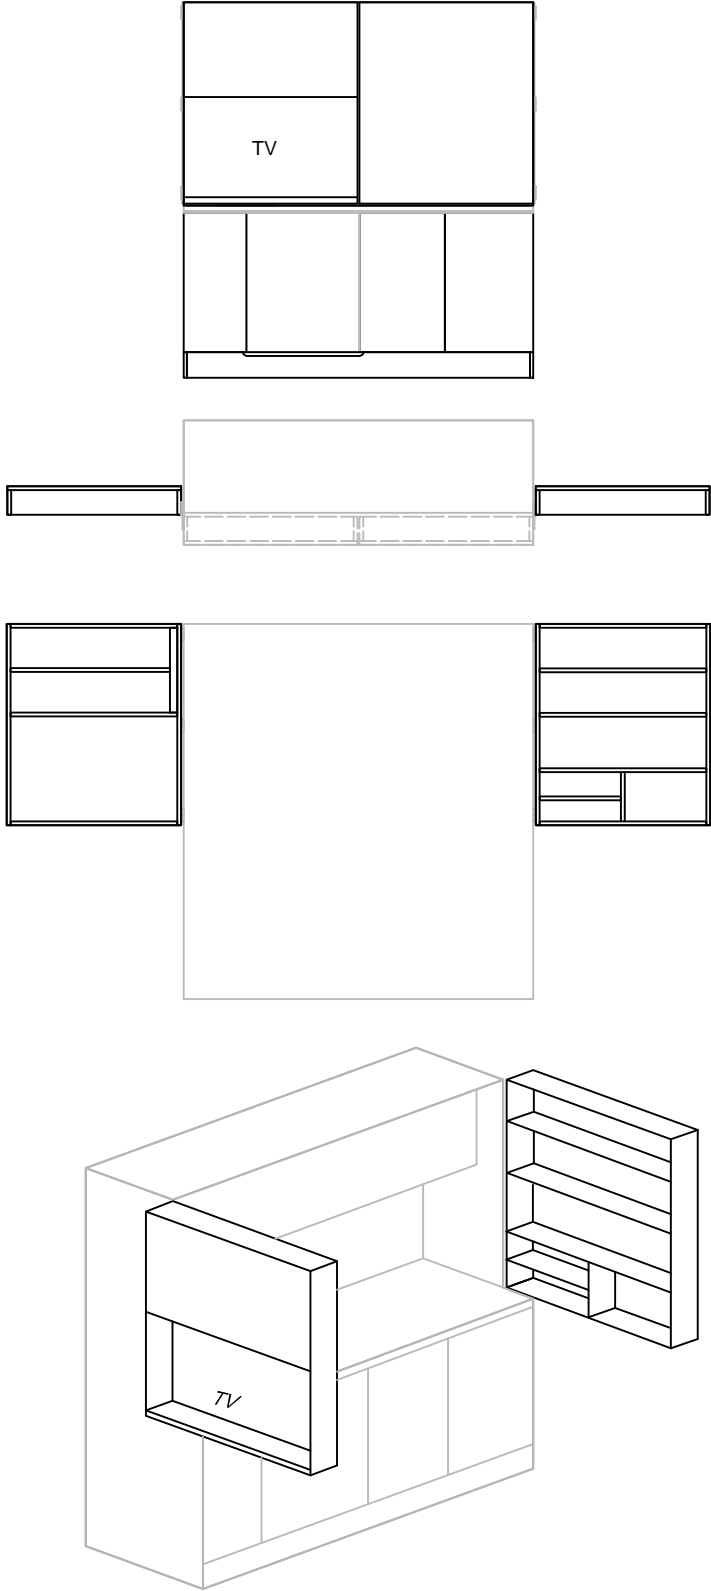

model: PIA PETITE

Pop-up kitchen Pia DOOR TYPES

door type A | onset, narrow - for models PETITE and BOND

door type B | inset, narrow - for model PETITE

kitchen models: PETITE, BOND, VISS M
door type: A, C
niche width: min. 175 cm

kitchen models: PETITE, BOND, VISS M
door type: B, D
niche width: min. 148 cm

model: PIA BOND

door type A | onset, narrow - for models PETITE and BOND

Pop-up kitchen Pia SPACE REQUIREMENTS

kitchen models: PETITE, BOND, VISS M
door type: A, C
niche width: min. 175 cm

model: PIA VISS L

Pop-up kitchen Pia DOOR TYPES

door type C | onset, wide - for model VISS L

door type D | inset, wide - for model VISS L

Pop-up kitchen Pia SPACE REQUIREMENTS

kitchen models: NOVA, ALTA, VISS
door type: onset A and C
niche width: min. 220 cm

kitchen models: NOVA, ALTA, VISS L
door type: inset B and D
niche width: min. 192 cm

model: PIA VISS M

Pop-up kitchen Pia DOOR TYPES

door type C | onset, narrow - for model VISS M

door type D | inset, narrow - for model VISS M