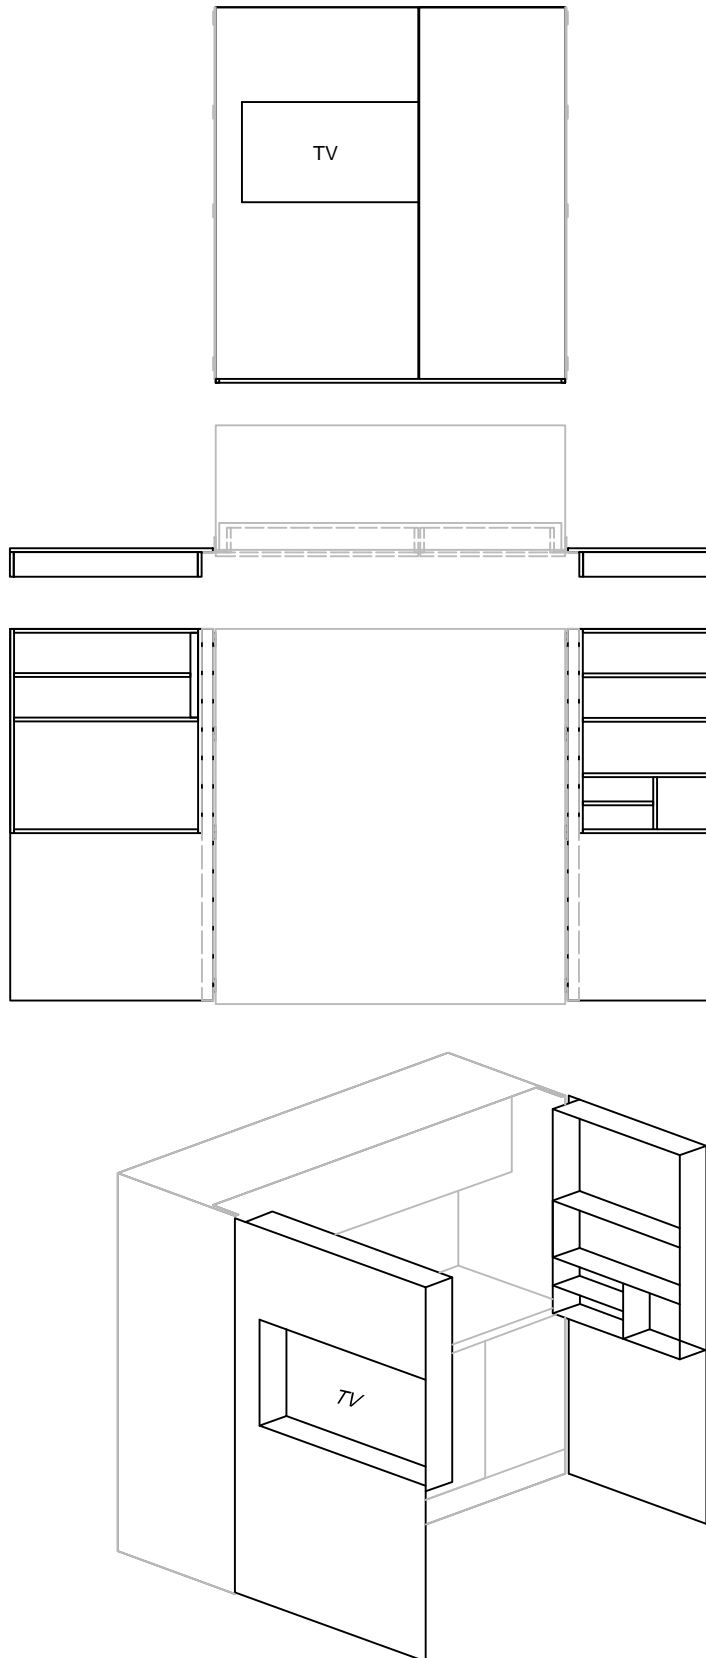

model: PIA NOVA

Pop-up kitchen Pia DOOR TYPES

door type A | onset, wide - for models NOVA and ALTA

door type B | inset, wide - for model NOVA

Pop-up kitchen Pia SPACE REQUIREMENTS

kitchen models: NOVA, ALTA, VISS
door type: onset A and C
niche width: min. 220 cm

kitchen models: NOVA, ALTA, VISS L
door type: inset B and D
niche width: min. 192 cm

model: PIA ALTA

Pop-up kitchen Pia DOOR TYPES

door type A | onset, wide - for models NOVA and ALTA

door type B | onset, wide - for model ALTA

Pop-up kitchen Pia SPACE REQUIREMENTS

kitchen models: NOVA, ALTA, VISS
door type: onset A and C
niche width: min. 220 cm

kitchen models: NOVA, ALTA, VISS L
door type: inset B and D
niche width: min. 192 cm

model: PIA VISS L

Pop-up kitchen Pia DOOR TYPES

door type C | onset, wide - for model VISS L

door type D | inset, wide - for model VISS L

Pop-up kitchen Pia SPACE REQUIREMENTS

kitchen models: NOVA, ALTA, VISS
door type: onset A and C
niche width: min. 220 cm