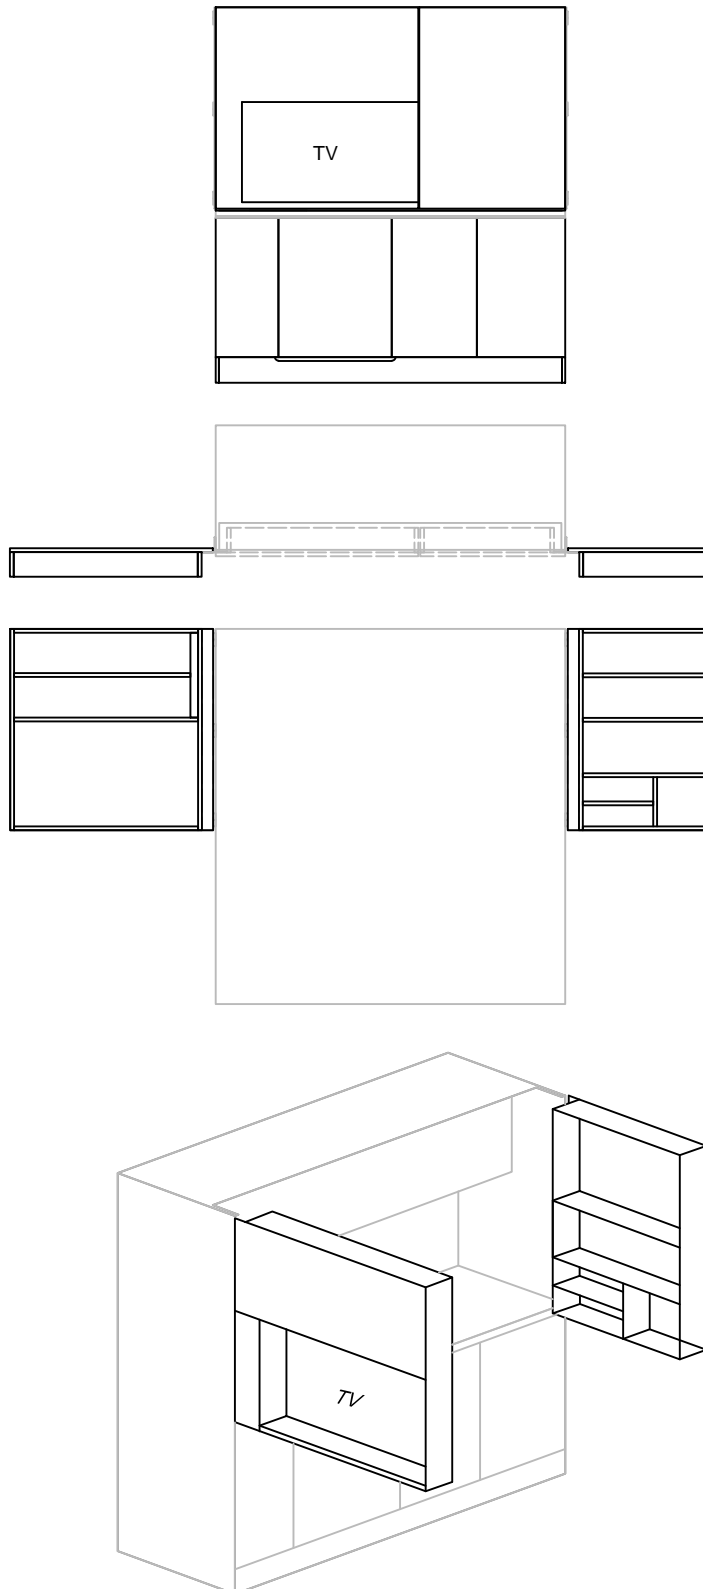

kitchen models: PETITE, BOND, VISS M
door type: B, D
niche width: min. 148 cm

model: PIA BOND

door type A | onset, narrow - for models PETITE and BOND

Pop-up kitchen Pia SPACE REQUIREMENTS

kitchen models: PETITE, BOND, VISS M
door type: A, C
niche width: min. 175 cm

model: PIA VISS L

Pop-up kitchen Pia DOOR TYPES

door type C | onset, wide - for model VISS L

door type D | inset, wide - for model VISS L

Pop-up kitchen Pia SPACE REQUIREMENTS

kitchen models: NOVA, ALTA, VISS
door type: onset A and C
niche width: min. 220 cm

kitchen models: NOVA, ALTA, VISS L
door type: inset B and D
niche width: min. 192 cm

model: PIA VISS M

Pop-up kitchen Pia DOOR TYPES

door type C | onset, narrow - for model VISS M

door type D | inset, narrow - for model VISS M

Pop-up kitchen Pia SPACE REQUIREMENTS

kitchen models: PETITE, BOND, VISS M
door type: A, C
niche width: min. 175 cm

kitchen models: PETITE, BOND, VISS M
door type: B, D
niche width: min. 148 cm