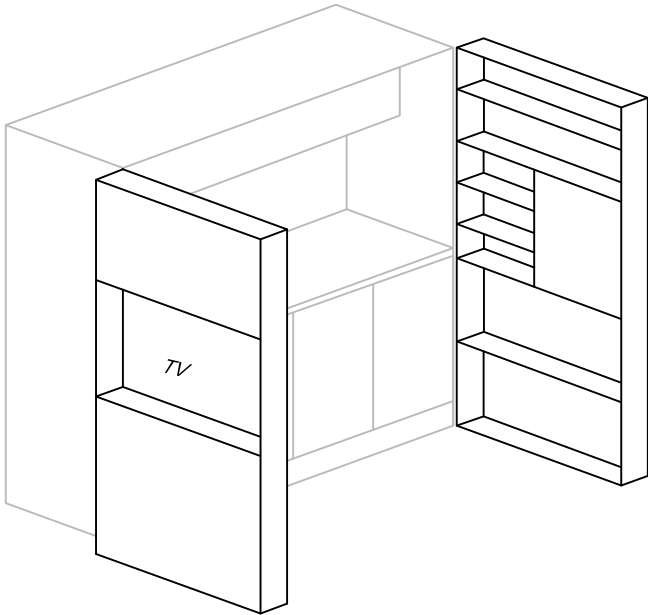

model: PIA NOVA

Pop-up kitchen Pia DOOR TYPES

door type A | onset, wide - for models NOVA and ALTA

door type B | inset, wide - for model NOVA

Pop-up kitchen Pia SPACE REQUIREMENTS

kitchen models: NOVA, ALTA, VISS
door type: onset A and C
niche width: min. 220 cm

kitchen models: NOVA, ALTA, VISS L
door type: inset B and D
niche width: min. 192 cm

model: PIA ALTA

Pop-up kitchen Pia DOOR TYPES

door type A | onset, wide - for models NOVA and ALTA

door type B | onset, wide - for model ALTA

Pop-up kitchen Pia SPACE REQUIREMENTS

kitchen models: NOVA, ALTA, VISS
door type: onset A and C
niche width: min. 220 cm

kitchen models: NOVA, ALTA, VISS L
door type: inset B and D
niche width: min. 192 cm