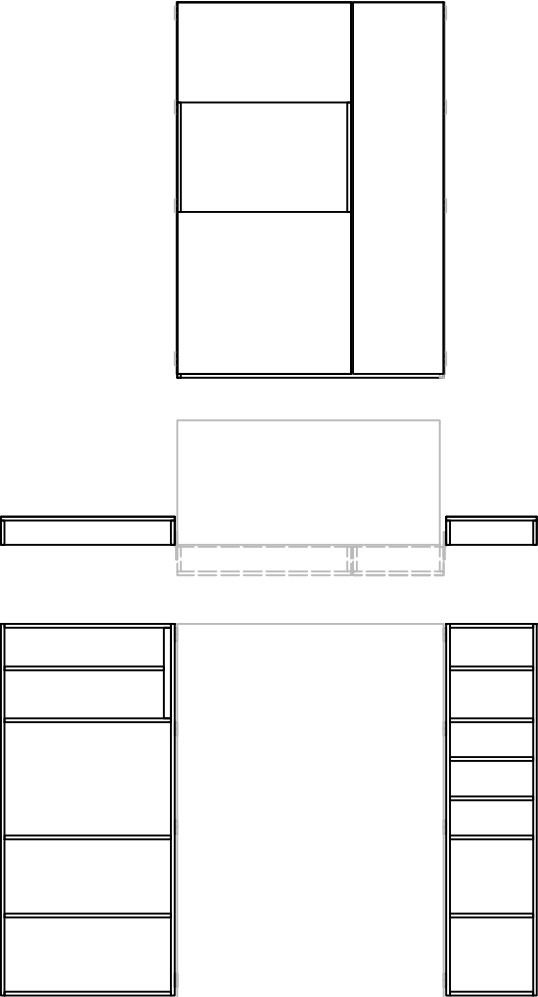

kitchen models: NOVA, ALTA, VISS L
door type: inset B and D
niche width: min. 192 cm

model: PIA ALTA

Pop-up kitchen Pia DOOR TYPES

door type A | onset, wide - for models NOVA and ALTA

door type B | onset, wide - for model ALTA

Pop-up kitchen Pia SPACE REQUIREMENTS

kitchen models: NOVA, ALTA, VISS
door type: onset A and C
niche width: min. 220 cm

kitchen models: NOVA, ALTA, VISS L
door type: inset B and D
niche width: min. 192 cm

model: PIA PETITE

Pop-up kitchen Pia DOOR TYPES

door type A | onset, narrow - for models PETITE and BOND

door type B | inset, narrow - for model PETITE

kitchen models: PETITE, BOND, VISS M
door type: A, C
niche width: min. 175 cm

kitchen models: NOVA, ALTA, VISS L
door type: inset B and D
niche width: min. 192 cm

model: PIA VISS M

Pop-up kitchen Pia DOOR TYPES

door type C | onset, narrow - for model VISS M

door type D | inset, narrow - for model VISS M