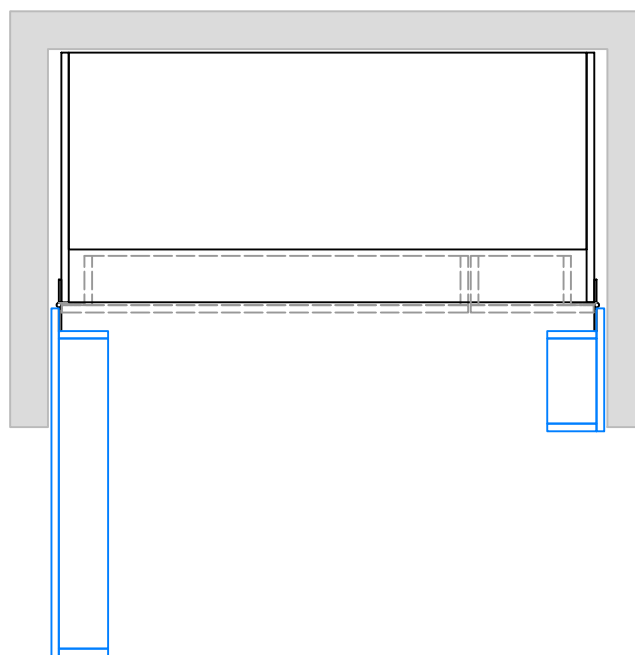

model: PIA PETITE

Pop-up kitchen Pia DOOR TYPES

door type A | onset, narrow - for models PETITE and BOND

door type B | inset, narrow - for model PETITE

kitchen models: PETITE, BOND, VISS M
door type: A, C
niche width: min. 175 cm

kitchen models: PETITE, BOND, VISS M
door type: B, D
niche width: min. 148 cm

model: PIA BOND

door type A | onset, narrow - for models PETITE and BOND

Pop-up kitchen Pia SPACE REQUIREMENTS

kitchen models: PETITE, BOND, VISS M
door type: A, C
niche width: min. 175 cm