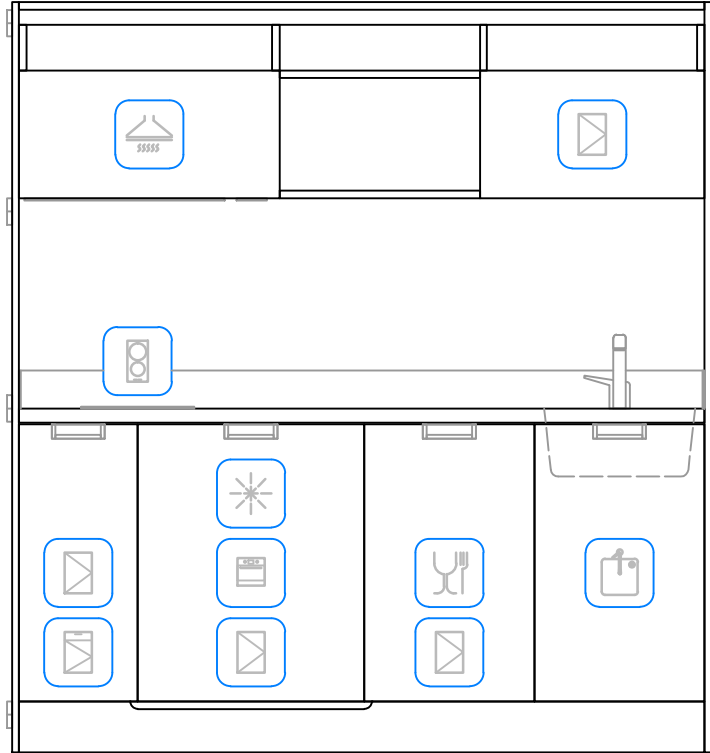

model: PIA NOVA

Pop-up kitchen Pia DOOR TYPES

door type A | onset, wide - for models NOVA and ALTA

door type B | inset, wide - for model NOVA

Pop-up kitchen Pia SPACE REQUIREMENTS

kitchen models: NOVA, ALTA, VISS
door type: onset A and C
niche width: min. 220 cm

kitchen models: NOVA, ALTA, VISS L
door type: inset B and D
niche width: min. 192 cm

model: PIA ALTA

Pop-up kitchen Pia DOOR TYPES

door type A | onset, wide - for models NOVA and ALTA

door type B | onset, wide - for model ALTA

Pop-up kitchen Pia SPACE REQUIREMENTS

kitchen models: NOVA, ALTA, VISS
door type: onset A and C
niche width: min. 220 cm

kitchen models: NOVA, ALTA, VISS L
door type: inset B and D
niche width: min. 192 cm

kitchen models: NOVA, ALTA, VISS L
door type: inset B and D
niche width: min. 192 cm

model: PIA VISS M

Pop-up kitchen Pia DOOR TYPES

door type C | onset, narrow - for model VISS M

door type D | inset, narrow - for model VISS M