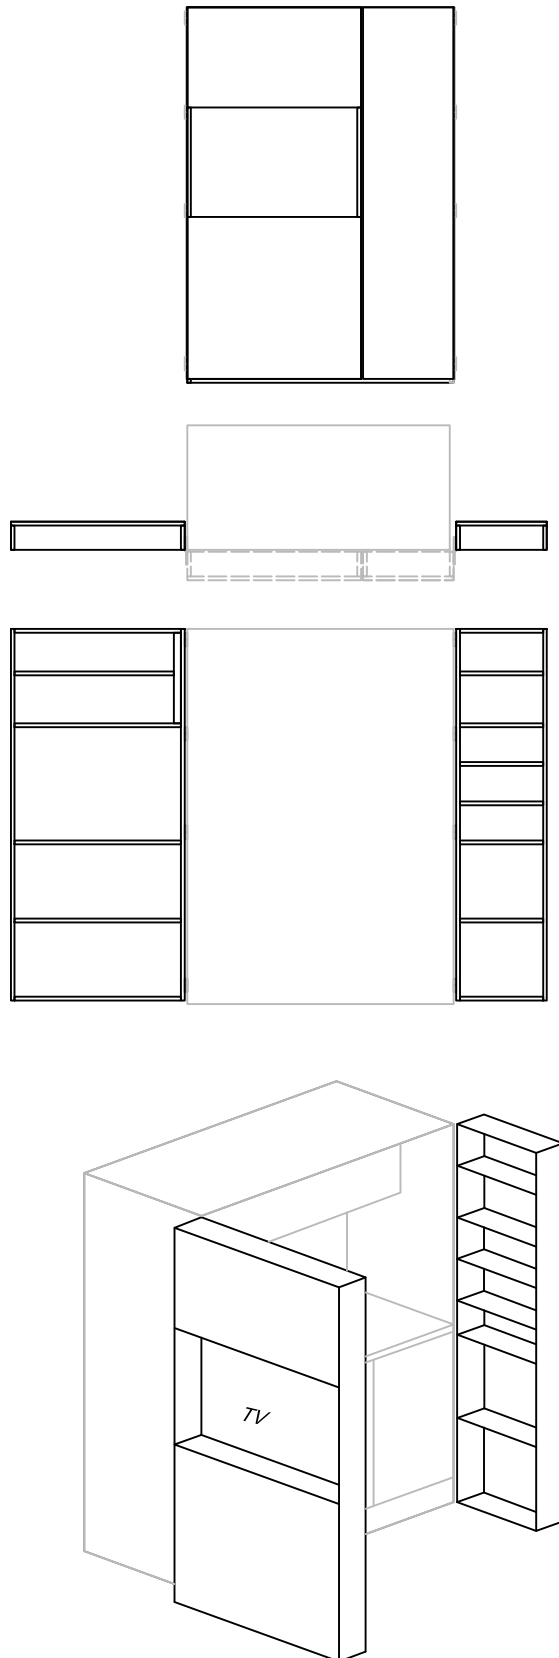

door type A | onset, narrow - for models PETITE and BOND