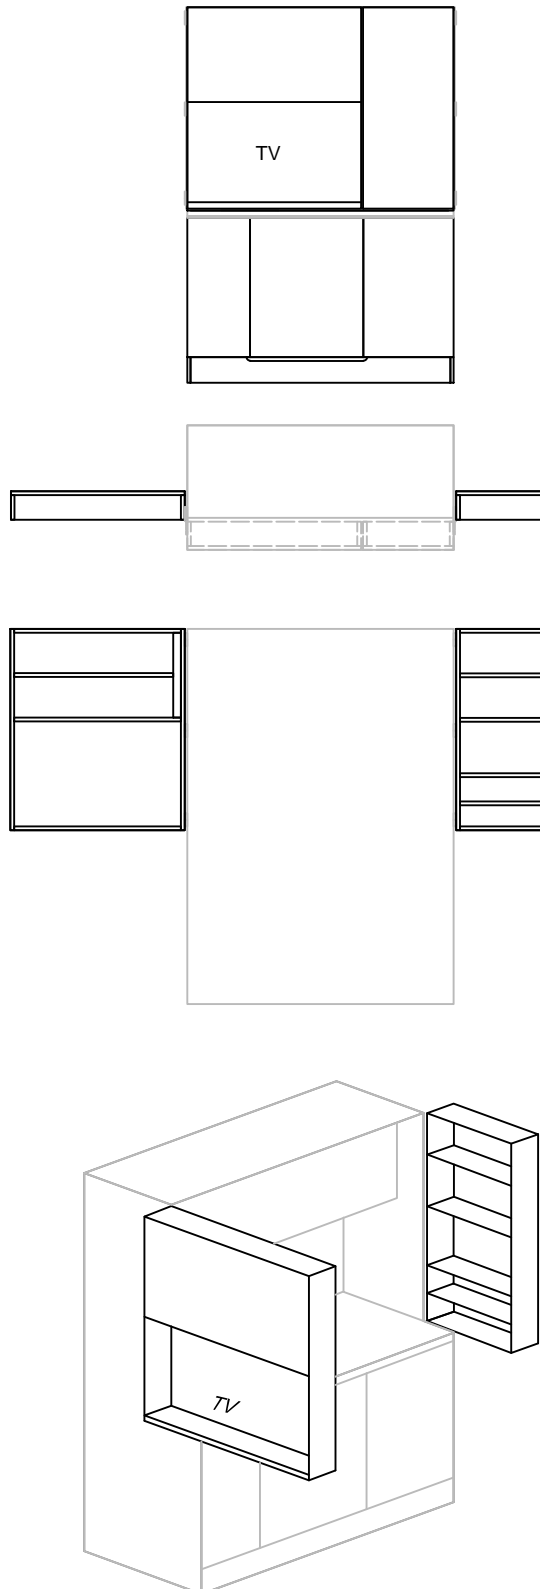

kitchen models: NOVA, ALTA, VISS L
door type: inset B and D
niche width: min. 192 cm

model: PIA ALTA

Pop-up kitchen Pia DOOR TYPES

door type A | onset, wide - for models NOVA and ALTA

door type B | onset, wide - for model ALTA

model: PIA VISS L

Pop-up kitchen Pia DOOR TYPES

door type C | onset, wide - for model VISS L

door type D | inset, wide - for model VISS L

Pop-up kitchen Pia SPACE REQUIREMENTS

kitchen models: NOVA, ALTA, VISS
door type: onset A and C
niche width: min. 220 cm

kitchen models: NOVA, ALTA, VISS L
door type: inset B and D
niche width: min. 192 cm

model: PIA VISS M

Pop-up kitchen Pia DOOR TYPES

door type C | onset, narrow - for model VISS M

door type D | inset, narrow - for model VISS M

Pop-up kitchen Pia SPACE REQUIREMENTS

kitchen models: PETITE, BOND, VISS M
door type: A, C
niche width: min. 175 cm

kitchen models: PETITE, BOND, VISS M
door type: B, D
niche width: min. 148 cm