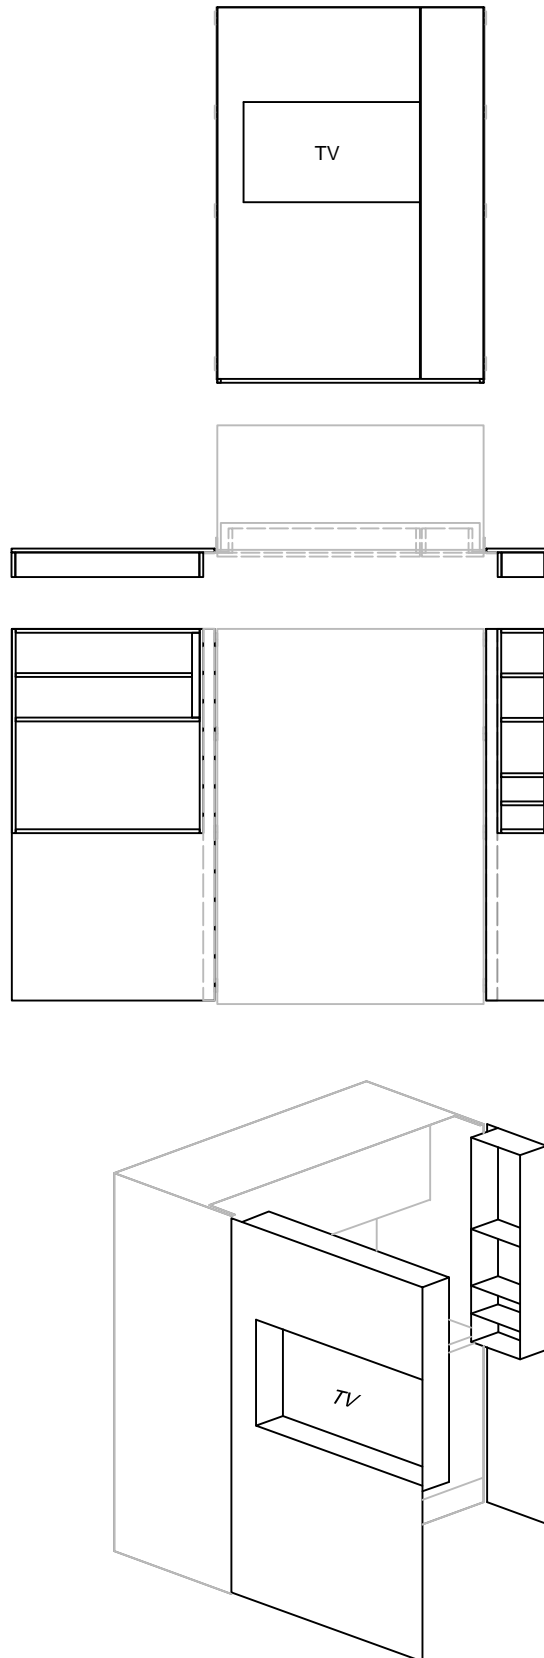

model: PIA PETITE

Pop-up kitchen Pia DOOR TYPES

door type A | onset, narrow - for models PETITE and BOND

door type B | inset, narrow - for model PETITE

kitchen models: PETITE, BOND, VISS M
door type: A, C
niche width: min. 175 cm

kitchen models: PETITE, BOND, VISS M
door type: B, D
niche width: min. 148 cm

model: PIA BOND

door type A | onset, narrow - for models PETITE and BOND

Pop-up kitchen Pia SPACE REQUIREMENTS

kitchen models: PETITE, BOND, VISS M
door type: A, C
niche width: min. 175 cm

model: PIA VISS L

Pop-up kitchen Pia DOOR TYPES

door type C | onset, wide - for model VISS L

door type D | inset, wide - for model VISS L

Pop-up kitchen Pia SPACE REQUIREMENTS

kitchen models: NOVA, ALTA, VISS
door type: onset A and C
niche width: min. 220 cm

kitchen models: NOVA, ALTA, VISS L
door type: inset B and D
niche width: min. 192 cm

model: PIA VISS M

Pop-up kitchen Pia DOOR TYPES

door type C | onset, narrow - for model VISS M

door type D | inset, narrow - for model VISS M