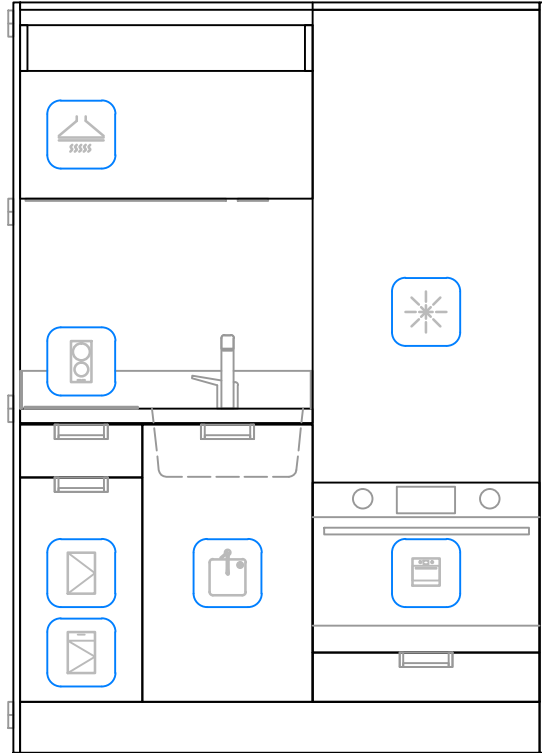

model: PIA PETITE

Pop-up kitchen Pia DOOR TYPES

door type A | onset, narrow - for models PETITE and BOND

door type B | inset, narrow - for model PETITE

kitchen models: PETITE, BOND, VISS M
door type: A, C
niche width: min. 175 cm

kitchen models: PETITE, BOND, VISS M
door type: B, D
niche width: min. 148 cm

model: PIA BOND

door type A | onset, narrow - for models PETITE and BOND

Pop-up kitchen Pia SPACE REQUIREMENTS

kitchen models: PETITE, BOND, VISS M
door type: A, C
niche width: min. 175 cm

model: PIA VISS L

Pop-up kitchen Pia DOOR TYPES

door type C | onset, wide - for model VISS L

door type D | inset, wide - for model VISS L

Pop-up kitchen Pia SPACE REQUIREMENTS

kitchen models: NOVA, ALTA, VISS
door type: onset A and C
niche width: min. 220 cm

kitchen models: NOVA, ALTA, VISS L
door type: inset B and D
niche width: min. 192 cm

model: PIA VISS M

Pop-up kitchen Pia DOOR TYPES

door type C | onset, narrow - for model VISS M

door type D | inset, narrow - for model VISS M