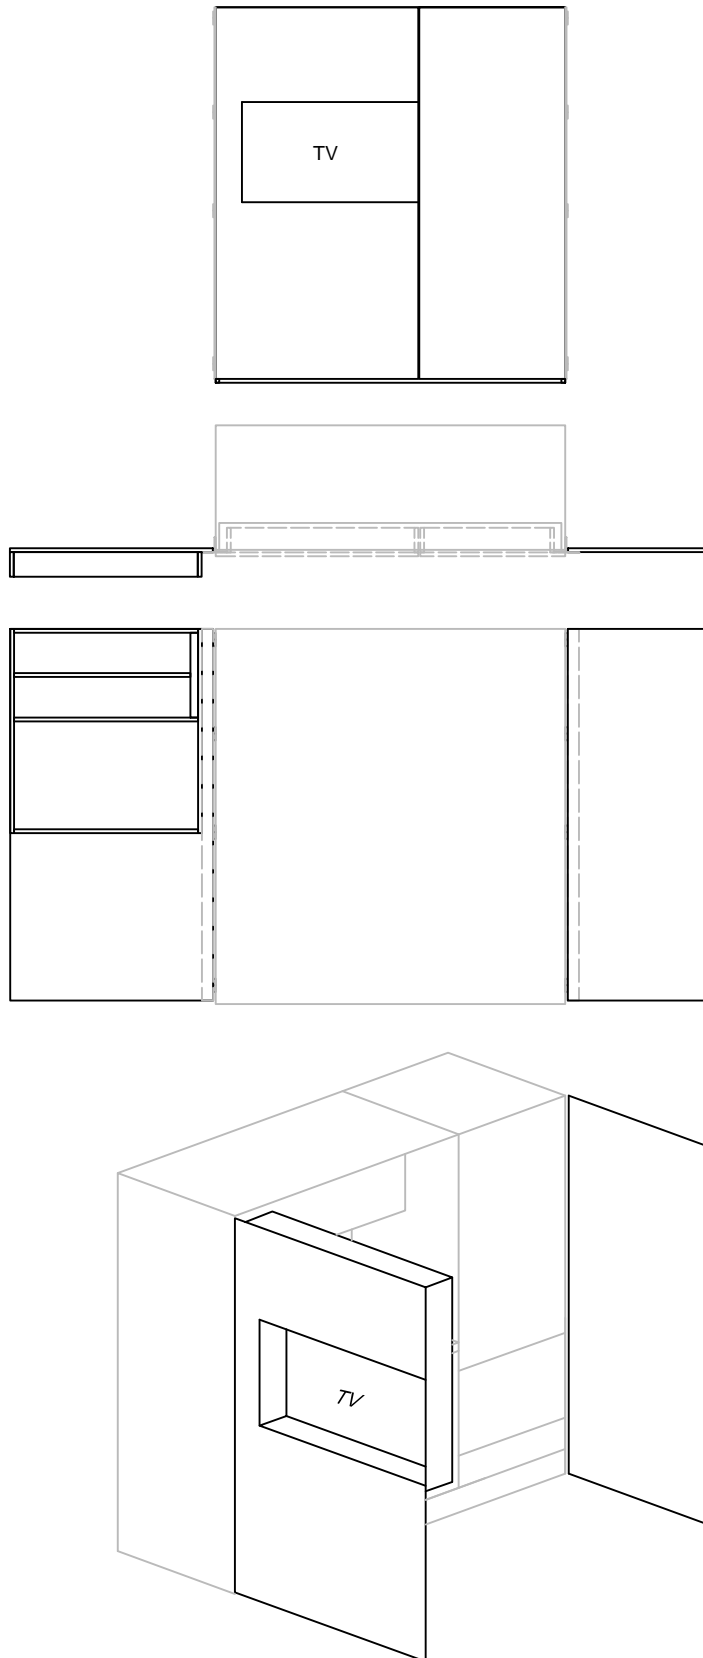

model: PIA NOVA

Pop-up kitchen Pia DOOR TYPES

door type A | onset, wide - for models NOVA and ALTA

door type B | inset, wide - for model NOVA

Pop-up kitchen Pia SPACE REQUIREMENTS

kitchen models: NOVA, ALTA, VISS
door type: onset A and C
niche width: min. 220 cm

kitchen models: NOVA, ALTA, VISS L
door type: inset B and D
niche width: min. 192 cm

model: PIA ALTA

Pop-up kitchen Pia DOOR TYPES

door type A | onset, wide - for models NOVA and ALTA

door type B | onset, wide - for model ALTA

Pop-up kitchen Pia SPACE REQUIREMENTS

kitchen models: NOVA, ALTA, VISS
door type: onset A and C
niche width: min. 220 cm

kitchen models: NOVA, ALTA, VISS L
door type: inset B and D
niche width: min. 192 cm

model: PIA PETITE

Pop-up kitchen Pia DOOR TYPES

door type A | onset, narrow - for models PETITE and BOND

door type B | inset, narrow - for model PETITE

kitchen models: PETITE, BOND, VISS M
door type: A, C
niche width: min. 175 cm