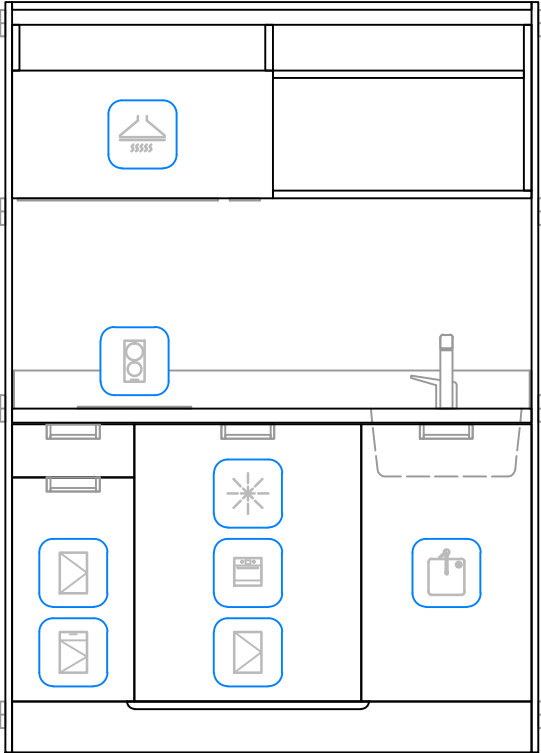

Pop-up kitchen Pia SPACE REQUIREMENTS

kitchen models: NOVA, ALTA, VISS
door type: onset A and C
niche width: min. 220 cm

kitchen models: NOVA, ALTA, VISS L
door type: inset B and D
niche width: min. 192 cm

model: PIA PETITE

Pop-up kitchen Pia DOOR TYPES

door type A | onset, narrow - for models PETITE and BOND

door type B | inset, narrow - for model PETITE

kitchen models: PETITE, BOND, VISS M
door type: A, C
niche width: min. 175 cm

kitchen models: PETITE, BOND, VISS M
door type: B, D
niche width: min. 148 cm

model: PIA BOND

door type A | onset, narrow - for models PETITE and BOND

Pop-up kitchen Pia SPACE REQUIREMENTS

kitchen models: PETITE, BOND, VISS M
door type: A, C
niche width: min. 175 cm