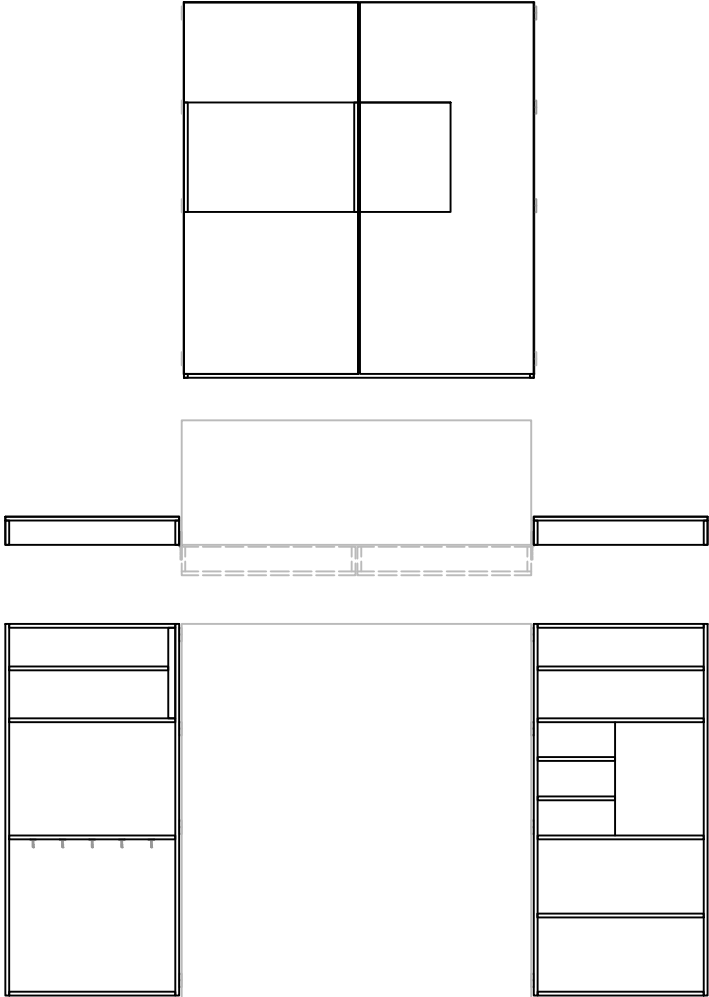

model: PIA NOVA

Pop-up kitchen Pia DOOR TYPES

door type A | onset, wide - for models NOVA and ALTA

door type B | inset, wide - for model NOVA

Pop-up kitchen Pia SPACE REQUIREMENTS

kitchen models: NOVA, ALTA, VISS
door type: onset A and C
niche width: min. 220 cm

kitchen models: NOVA, ALTA, VISS L
door type: inset B and D
niche width: min. 192 cm

model: PIA ALTA

Pop-up kitchen Pia DOOR TYPES

door type A | onset, wide - for models NOVA and ALTA

door type B | onset, wide - for model ALTA

Pop-up kitchen Pia SPACE REQUIREMENTS

kitchen models: NOVA, ALTA, VISS
door type: onset A and C
niche width: min. 220 cm

kitchen models: NOVA, ALTA, VISS L
door type: inset B and D
niche width: min. 192 cm

kitchen models: NOVA, ALTA, VISS L
door type: inset B and D
niche width: min. 192 cm

model: PIA VISS M

Pop-up kitchen Pia DOOR TYPES

door type C | onset, narrow - for model VISS M

door type D | inset, narrow - for model VISS M