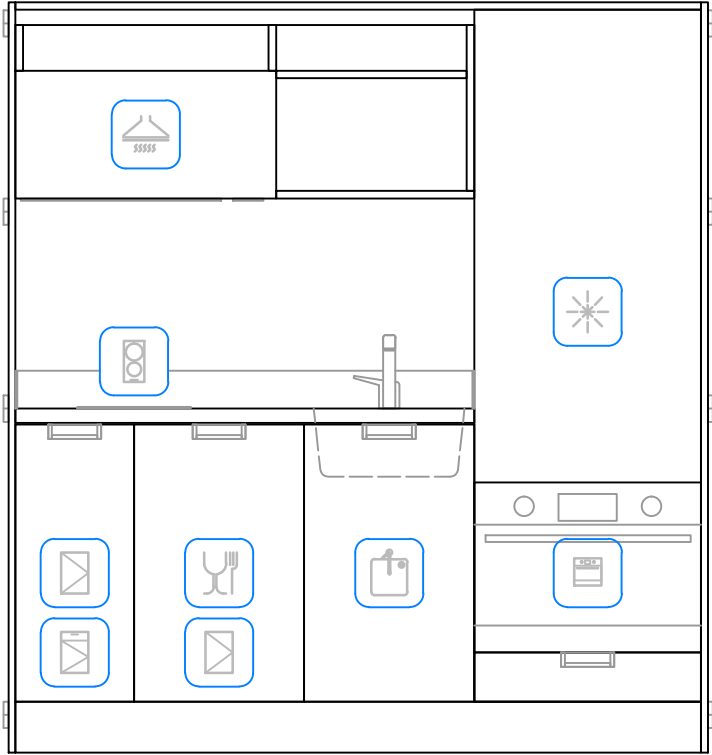

model: PIA NOVA

Pop-up kitchen Pia DOOR TYPES

door type A | onset, wide - for models NOVA and ALTA

door type B | inset, wide - for model NOVA

Pop-up kitchen Pia SPACE REQUIREMENTS

kitchen models: NOVA, ALTA, VISS
door type: onset A and C
niche width: min. 220 cm

kitchen models: NOVA, ALTA, VISS L
door type: inset B and D
niche width: min. 192 cm

model: PIA ALTA

Pop-up kitchen Pia DOOR TYPES

door type A | onset, wide - for models NOVA and ALTA

door type B | onset, wide - for model ALTA

Pop-up kitchen Pia SPACE REQUIREMENTS

kitchen models: NOVA, ALTA, VISS
door type: onset A and C
niche width: min. 220 cm

kitchen models: NOVA, ALTA, VISS L
door type: inset B and D
niche width: min. 192 cm

kitchen models: NOVA, ALTA, VISS L
door type: inset B and D
niche width: min. 192 cm

model: PIA VISS M

Pop-up kitchen Pia DOOR TYPES

door type C | onset, narrow - for model VISS M

door type D | inset, narrow - for model VISS M