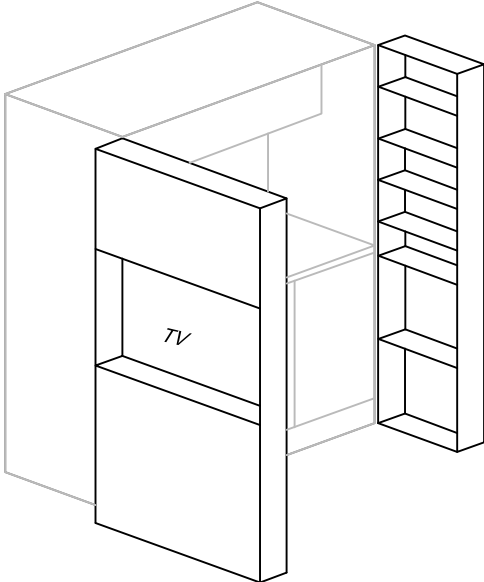

kitchen models: NOVA, ALTA, VISS L
door type: inset B and D
niche width: min. 192 cm

model: PIA ALTA

Pop-up kitchen Pia DOOR TYPES

door type A | onset, wide - for models NOVA and ALTA

door type B | onset, wide - for model ALTA

Pop-up kitchen Pia SPACE REQUIREMENTS

kitchen models: NOVA, ALTA, VISS
door type: onset A and C
niche width: min. 220 cm

kitchen models: NOVA, ALTA, VISS L
door type: inset B and D
niche width: min. 192 cm

model: PIA PETITE

Pop-up kitchen Pia DOOR TYPES

door type A | onset, narrow - for models PETITE and BOND

door type B | inset, narrow - for model PETITE

kitchen models: PETITE, BOND, VISS M
door type: A, C
niche width: min. 175 cm

kitchen models: PETITE, BOND, VISS M
door type: B, D
niche width: min. 148 cm

model: PIA BOND

door type A | onset, narrow - for models PETITE and BOND

Pop-up kitchen Pia SPACE REQUIREMENTS

kitchen models: PETITE, BOND, VISS M
door type: A, C
niche width: min. 175 cm